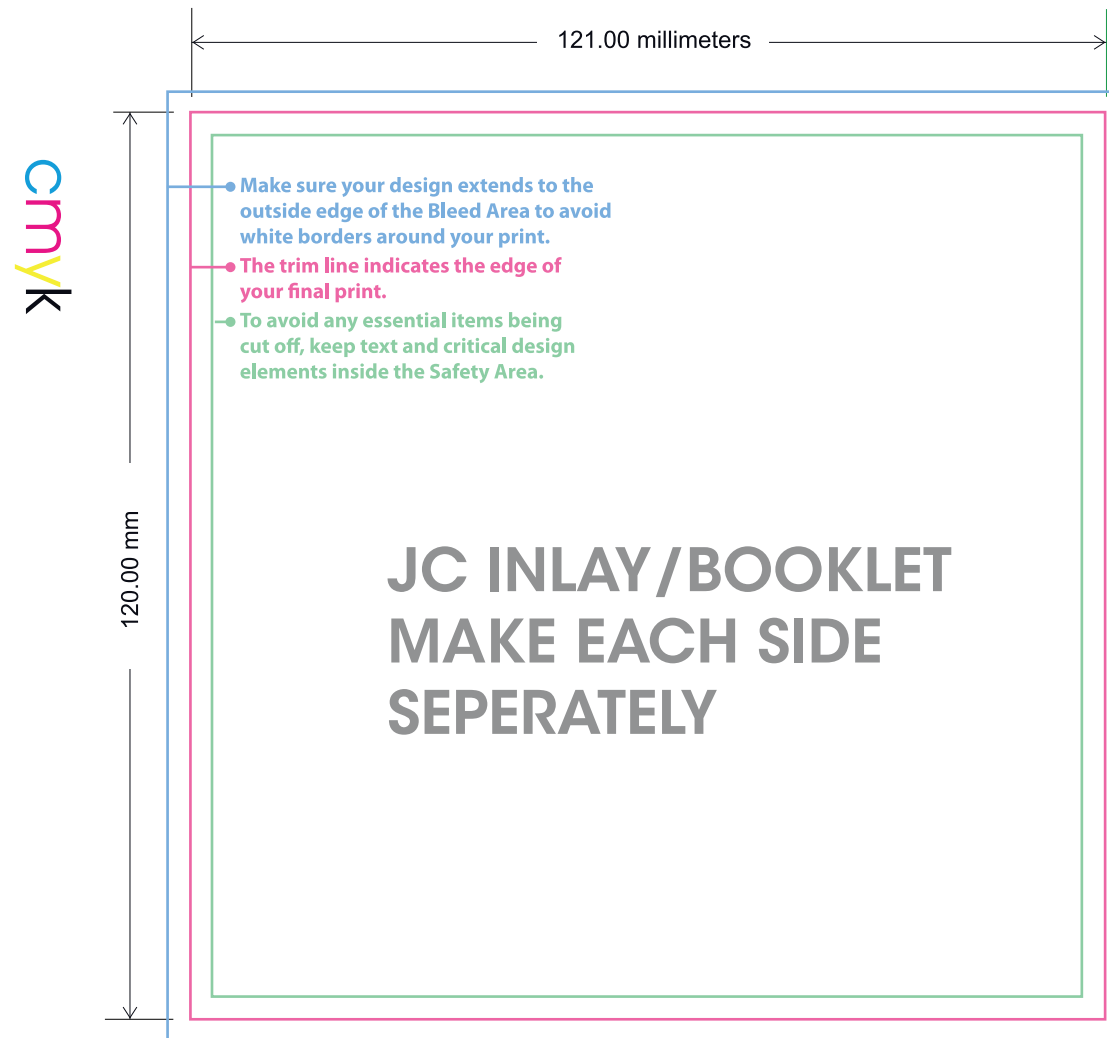

# Jewelcase transparent/black tray/ Jewelcase transparent/black tray

Photoshop users can use this PDF as a design template by rasterizing it in CMYK mode at 300ppi.

Please save Your artwork as PSD or PDF file, mode to CMYK Color and resolution to 300pixels/inch. Make sure the template is on its own layer.

The pink guide shows where the package will be trimmed to final size. The light blue guide show 3mm bleed where needed. The green guide show the type safe area. It is important to include bleed. Printed pieces are cut to size in stacks and do not get cut exactly on the trim lines. Bleed is background image extending beyond the trim line to be cut off. This prevents any blank paper from showing along the cut edges. The same applies to the type safe margins. Any text inside the safety guide will not be cut if the print is cut slightly inside the trim lines. Embed Your pictures in Your artwork and outline texts, we do not accept attached fonts or pictures.