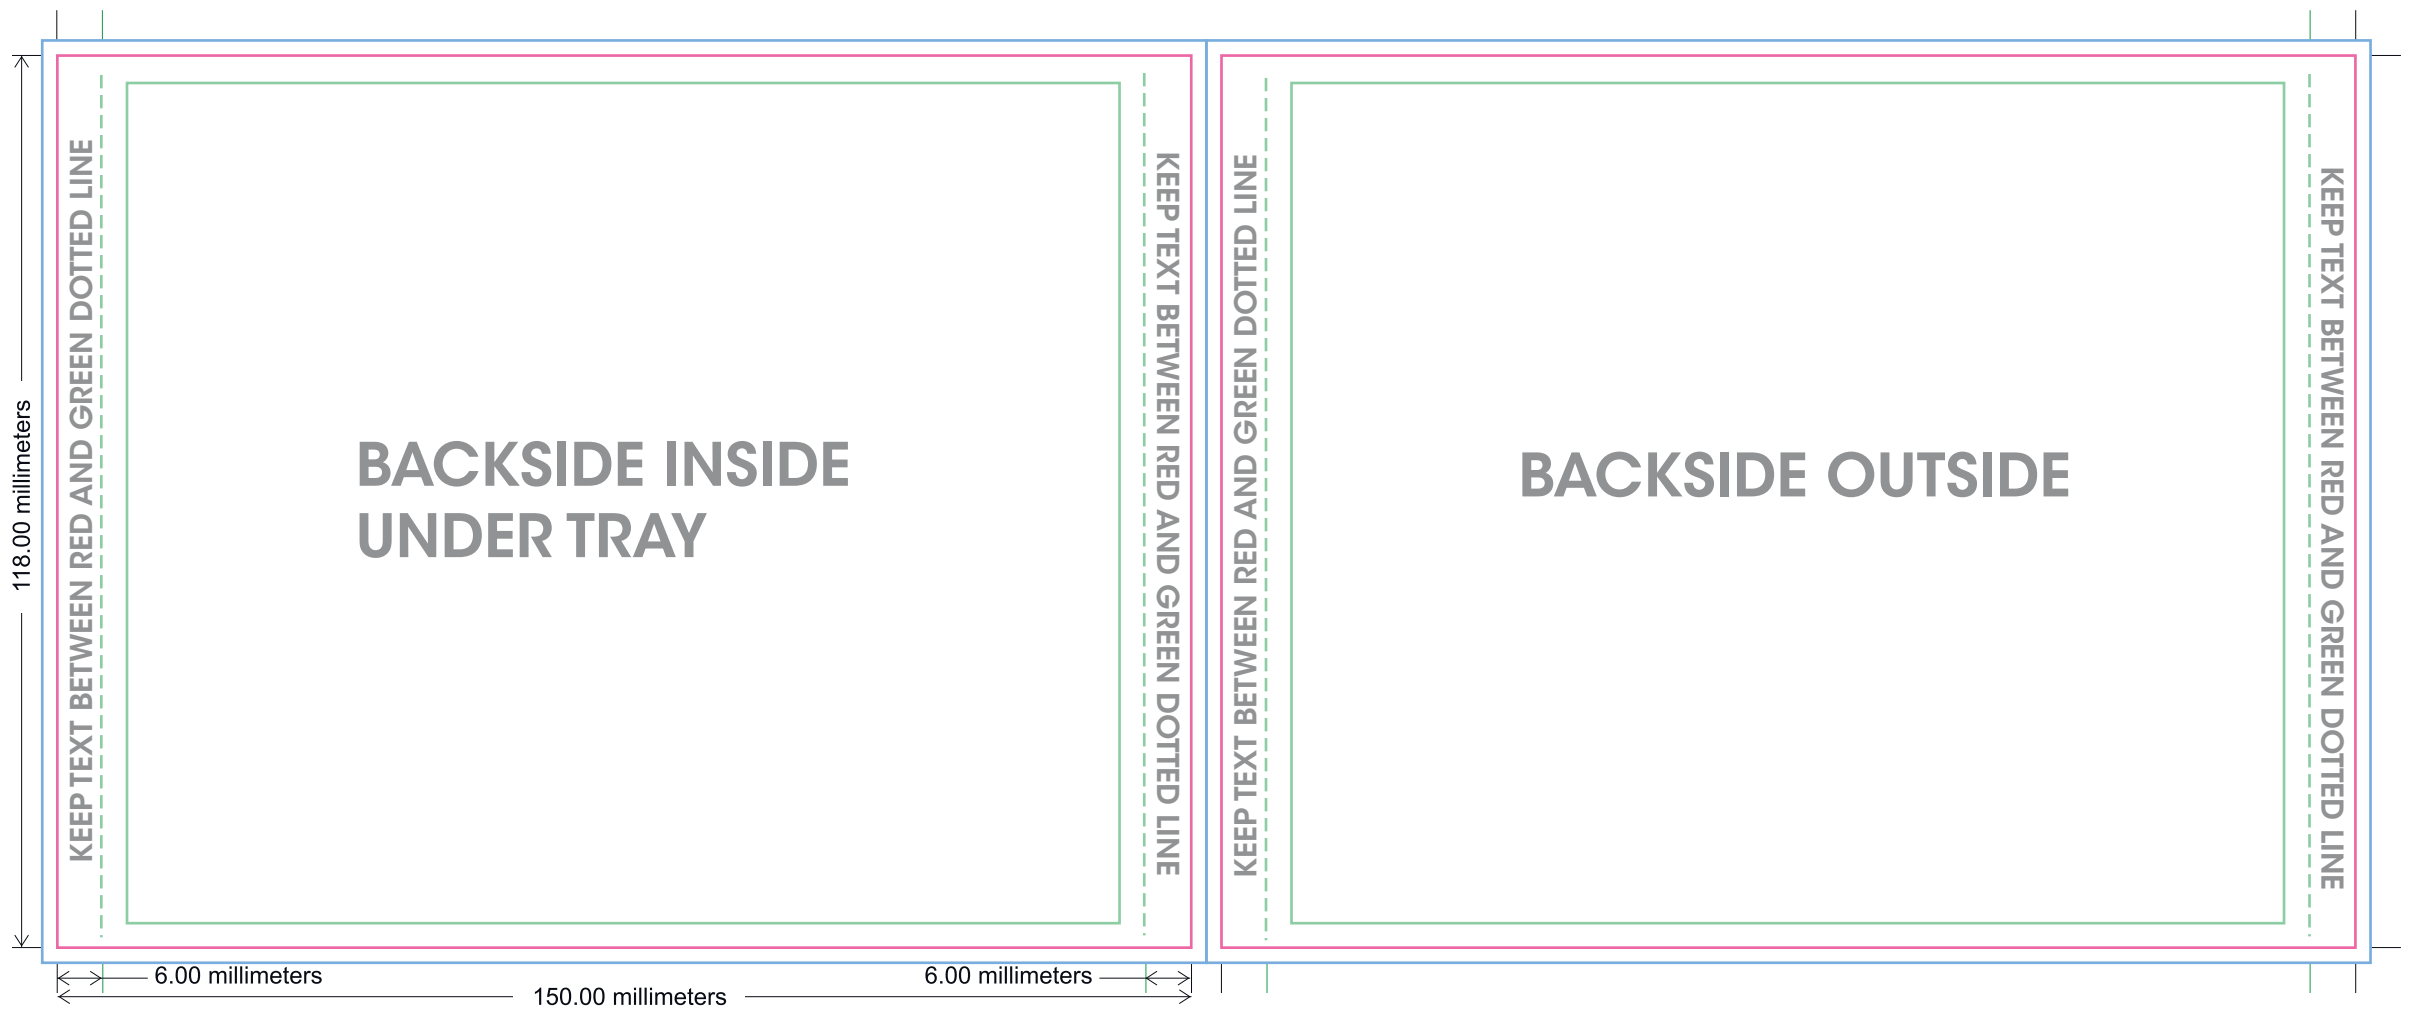

# Jewelcase transparent/black tray/ Jewelcase transparent/black tray

Photoshop users can use this PDF as a design template by rasterizing it in CMYK mode at 300ppi.

Please save Your artwork as PSD or PDF file, mode to CMYK Color and resolution to 300pixels/inch. Make sure the template is on its own layer.

The pink guide shows where the package will be trimmed to final size. The light blue guide show 3mm bleed where needed. The green guide show the type safe area. It is important to include bleed. Printed pieces are cut to size in stacks and do not get cut exactly on the trim lines. Bleed is background image extending beyond the trim line to be cut off. This prevents any blank paper from showing along the cut edges. The same applies to the type safe margins. Any text inside the safety guide will not be cut if the print is cut slightly inside the trim lines. Embed Your pictures in Your artwork and outline texts, we do not accept attached fonts or pictures.